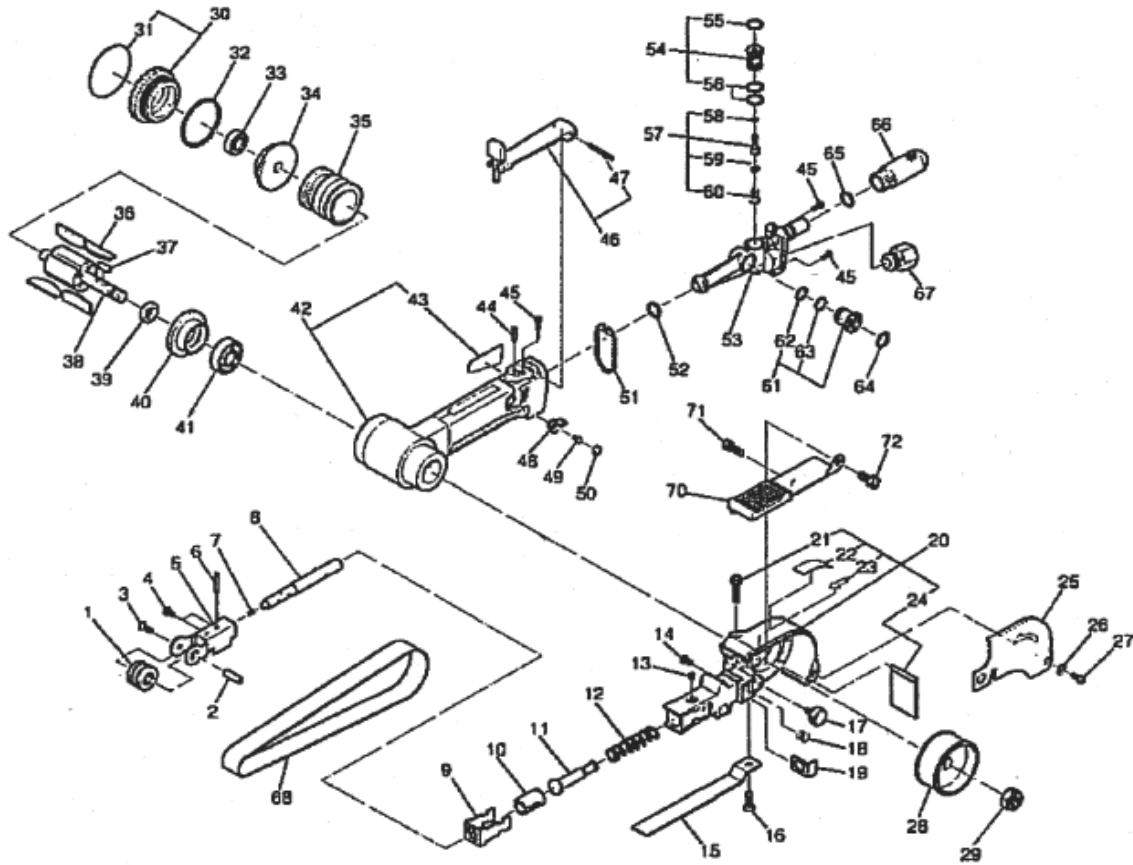

BELTON B-20N ASSEMBLY AND PARTS LIST

The part numbers with () are included in the Ass'y parts written above them.

No.	Part No.	Part Name	Q'ty
1	TA99885	Idle Pulley A Ass'y	1set
2	TQ11616	Idle Pulley Shaft	1
3	TP16219	Hex.Countersunk Head Screw 4x10	1
4	TQ11400	Hex.Socket Button Head Screw 4x8	2
5	TB07747	Bracket Sub Ass'y A	1set
6	TP03544	Spring Pin 6x16 AW	1
7	TQ10526	Tension Bar Spring	1
8	TB07777	Tension Bar Shaft Ass'y	1set
9	TQ11610	Stopper	1
10	TQ11609	Guard Insert	1
11	TQ11620	Push Rod	1
12	TQ11621	Spring 1.6x11x45	1
13	TP15643	Hex.Socket Set Screw 4x4 with Flat Point	1
14	TQ11659	Hex.Socket Button Head Screw 3x6	1
15	TQ11611	Shoe	1
16	TQ11660	Pan Head Screw 5x6	1
17	TQ10712	Decorative Screw	1
18	TQ07218	Spring 0.35x7.5x7	1
19	TQ11622	Push Button	1
20	TB08068	Guard Sub Ass'y B	1set
21	(TP04532)	Hex.Socket Head Cap Screw 5x30	1
22	(TP16361)	Label Caution	1
23	(TP16360)	Label Rotation	1
24	(TP16207)	Dust Cover	1
25	TQ11618	Belt Cover	1
26	TP00144	Washer M4	1
27	TP12819	Pan Head Screw 4x6	1
28	TQ11617	Drive Pulley	1
29	TP01918	Hex.Nut M10	1
30	TB07958	Cap Ass'y	1set
31	(TQ11824)	Label Model B-20N	1
32	(CQ04413)	O-ring S-38	1
33	TP00468	Ball Bearing 608ZZ	1
34	TP01907	End Plate A	1
35	TP10000	Cylinder	1
36	TA9A212	Blade Ass'y (4pcs./set)	1set
37	TP00502	Parallel Key Both Ends Round 4x4x9.5	1
38	TP01909	Rotor	1
39	TP01912	Spacer	1
40	TP01911	End Plate B	1
41	TP01913	Ball Bearing 6000ZZ	1